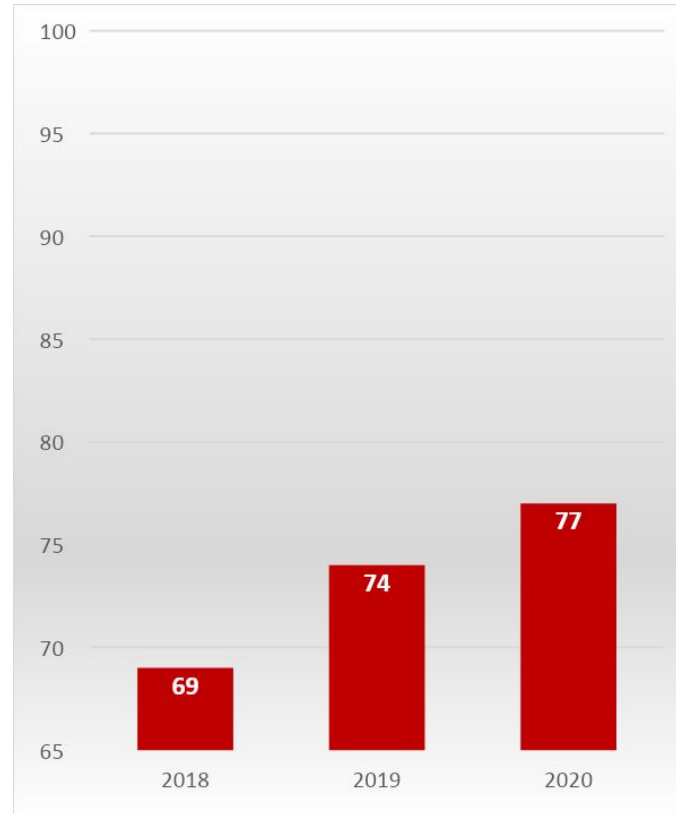

ANGLOPHONE  
SECTION  
FONTAINEBLEAU

SHARING CULTURES • NURTURING CONFIDENCE • BUILDING FUTURES

B - A\* Grade Benchmark

**B - A\* Grade Benchmark**

B - A\* Grade Benchmark

B - A\* Grade Benchmark

B - A\* Grade Benchmark